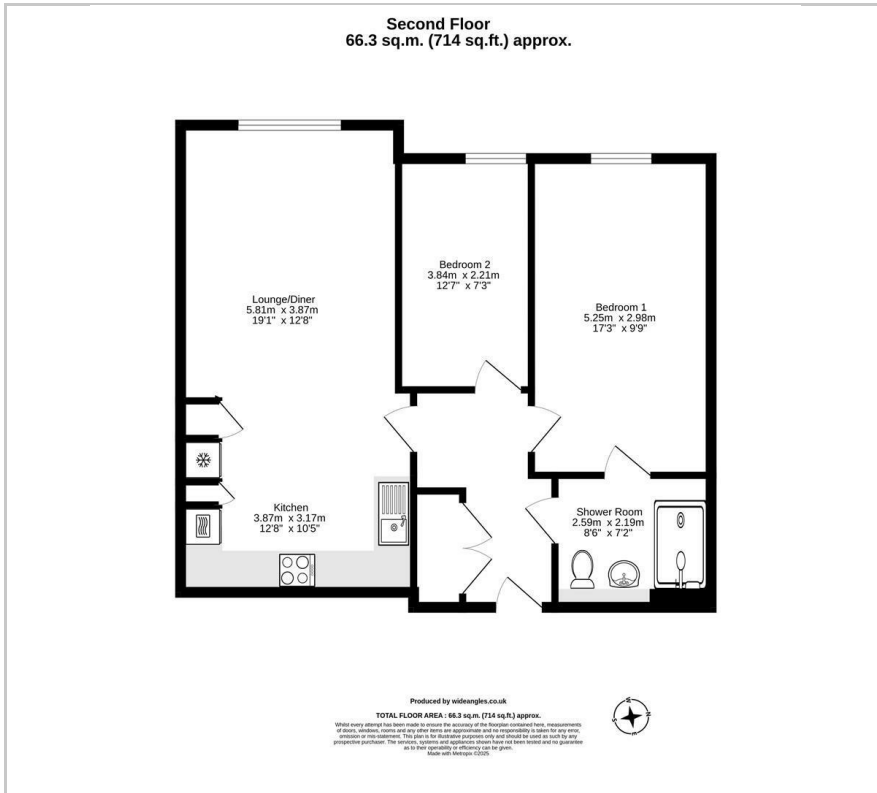

Floor Plan

Area Map

Energy Efficiency Graph

These particulars, whilst believed to be accurate are set out as a general outline only for guidance and do not constitute any part of an offer or contract. Intending purchasers should not rely on them as statements of representation of fact, but must satisfy themselves by inspection or otherwise as to their accuracy. No person in this firm's employment has the authority to make or give any representation or warranty in respect of the property.